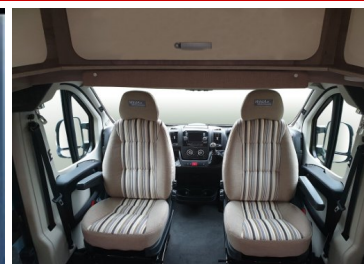

2021 Wildax Constellation 3

£52,995

Engine: 2.2
Gearbox: 6-Speed
Mileage: 0
BHP: 140bhp
Length: 6000mm
Width: 2050mm

Southern Motor Home Centre
 Brickfields Industrial Estate
 Kiln Lane
 Bracknell
 Berkshire, RG12 1NA